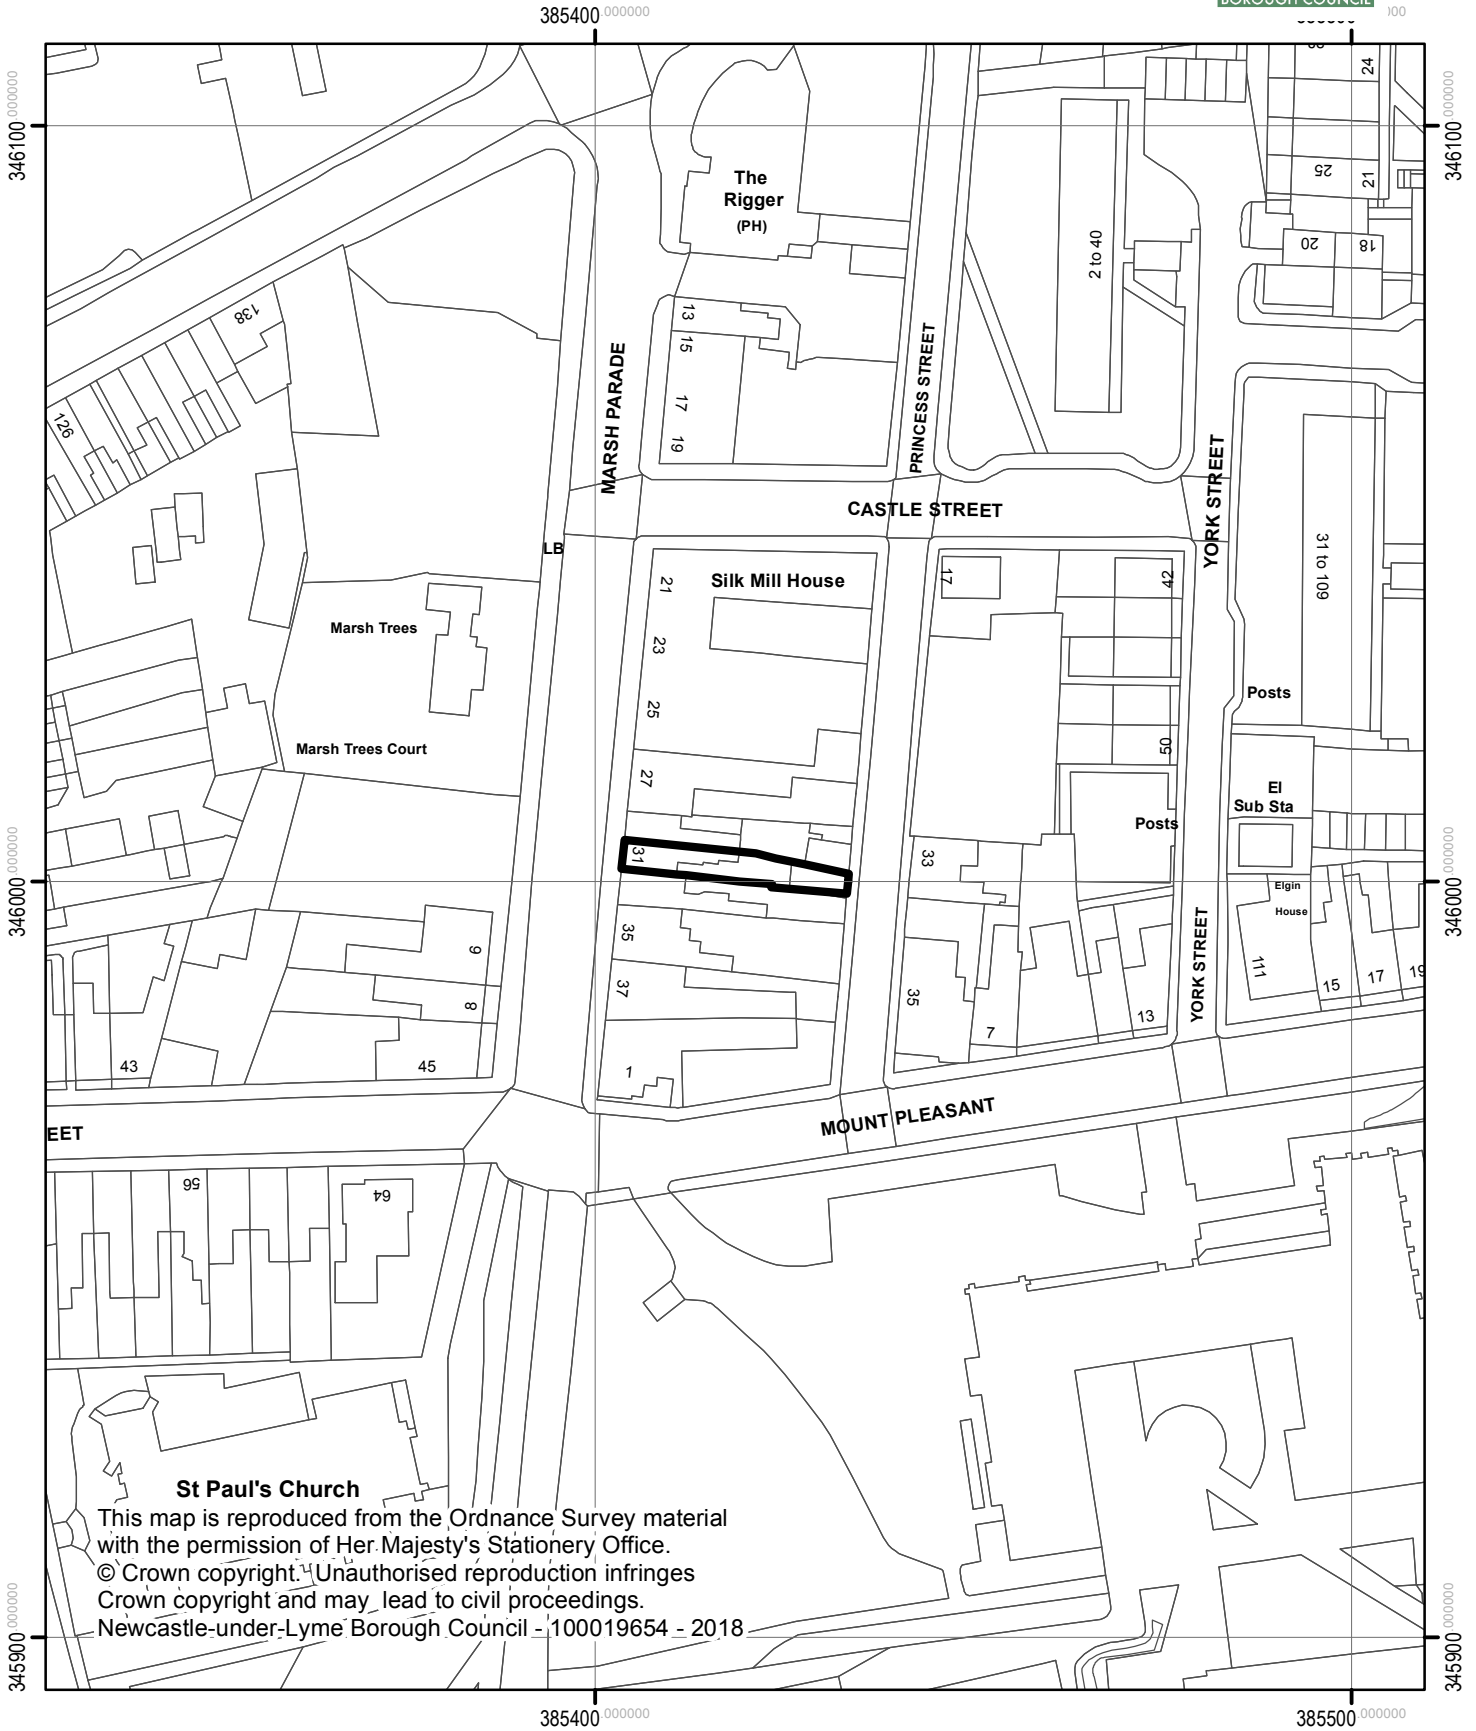

Lotus House, 31 Marsh Parade
Newcastle-under-Lyme, ST5 1BT

This map is reproduced from the Ordnance Survey material with the permission of Her Majesty's Stationery Office.
© Crown copyright. Unauthorised reproduction infringes Crown copyright and may lead to civil proceedings.
Newcastle-under-Lyme Borough Council - 100019654 - 2018